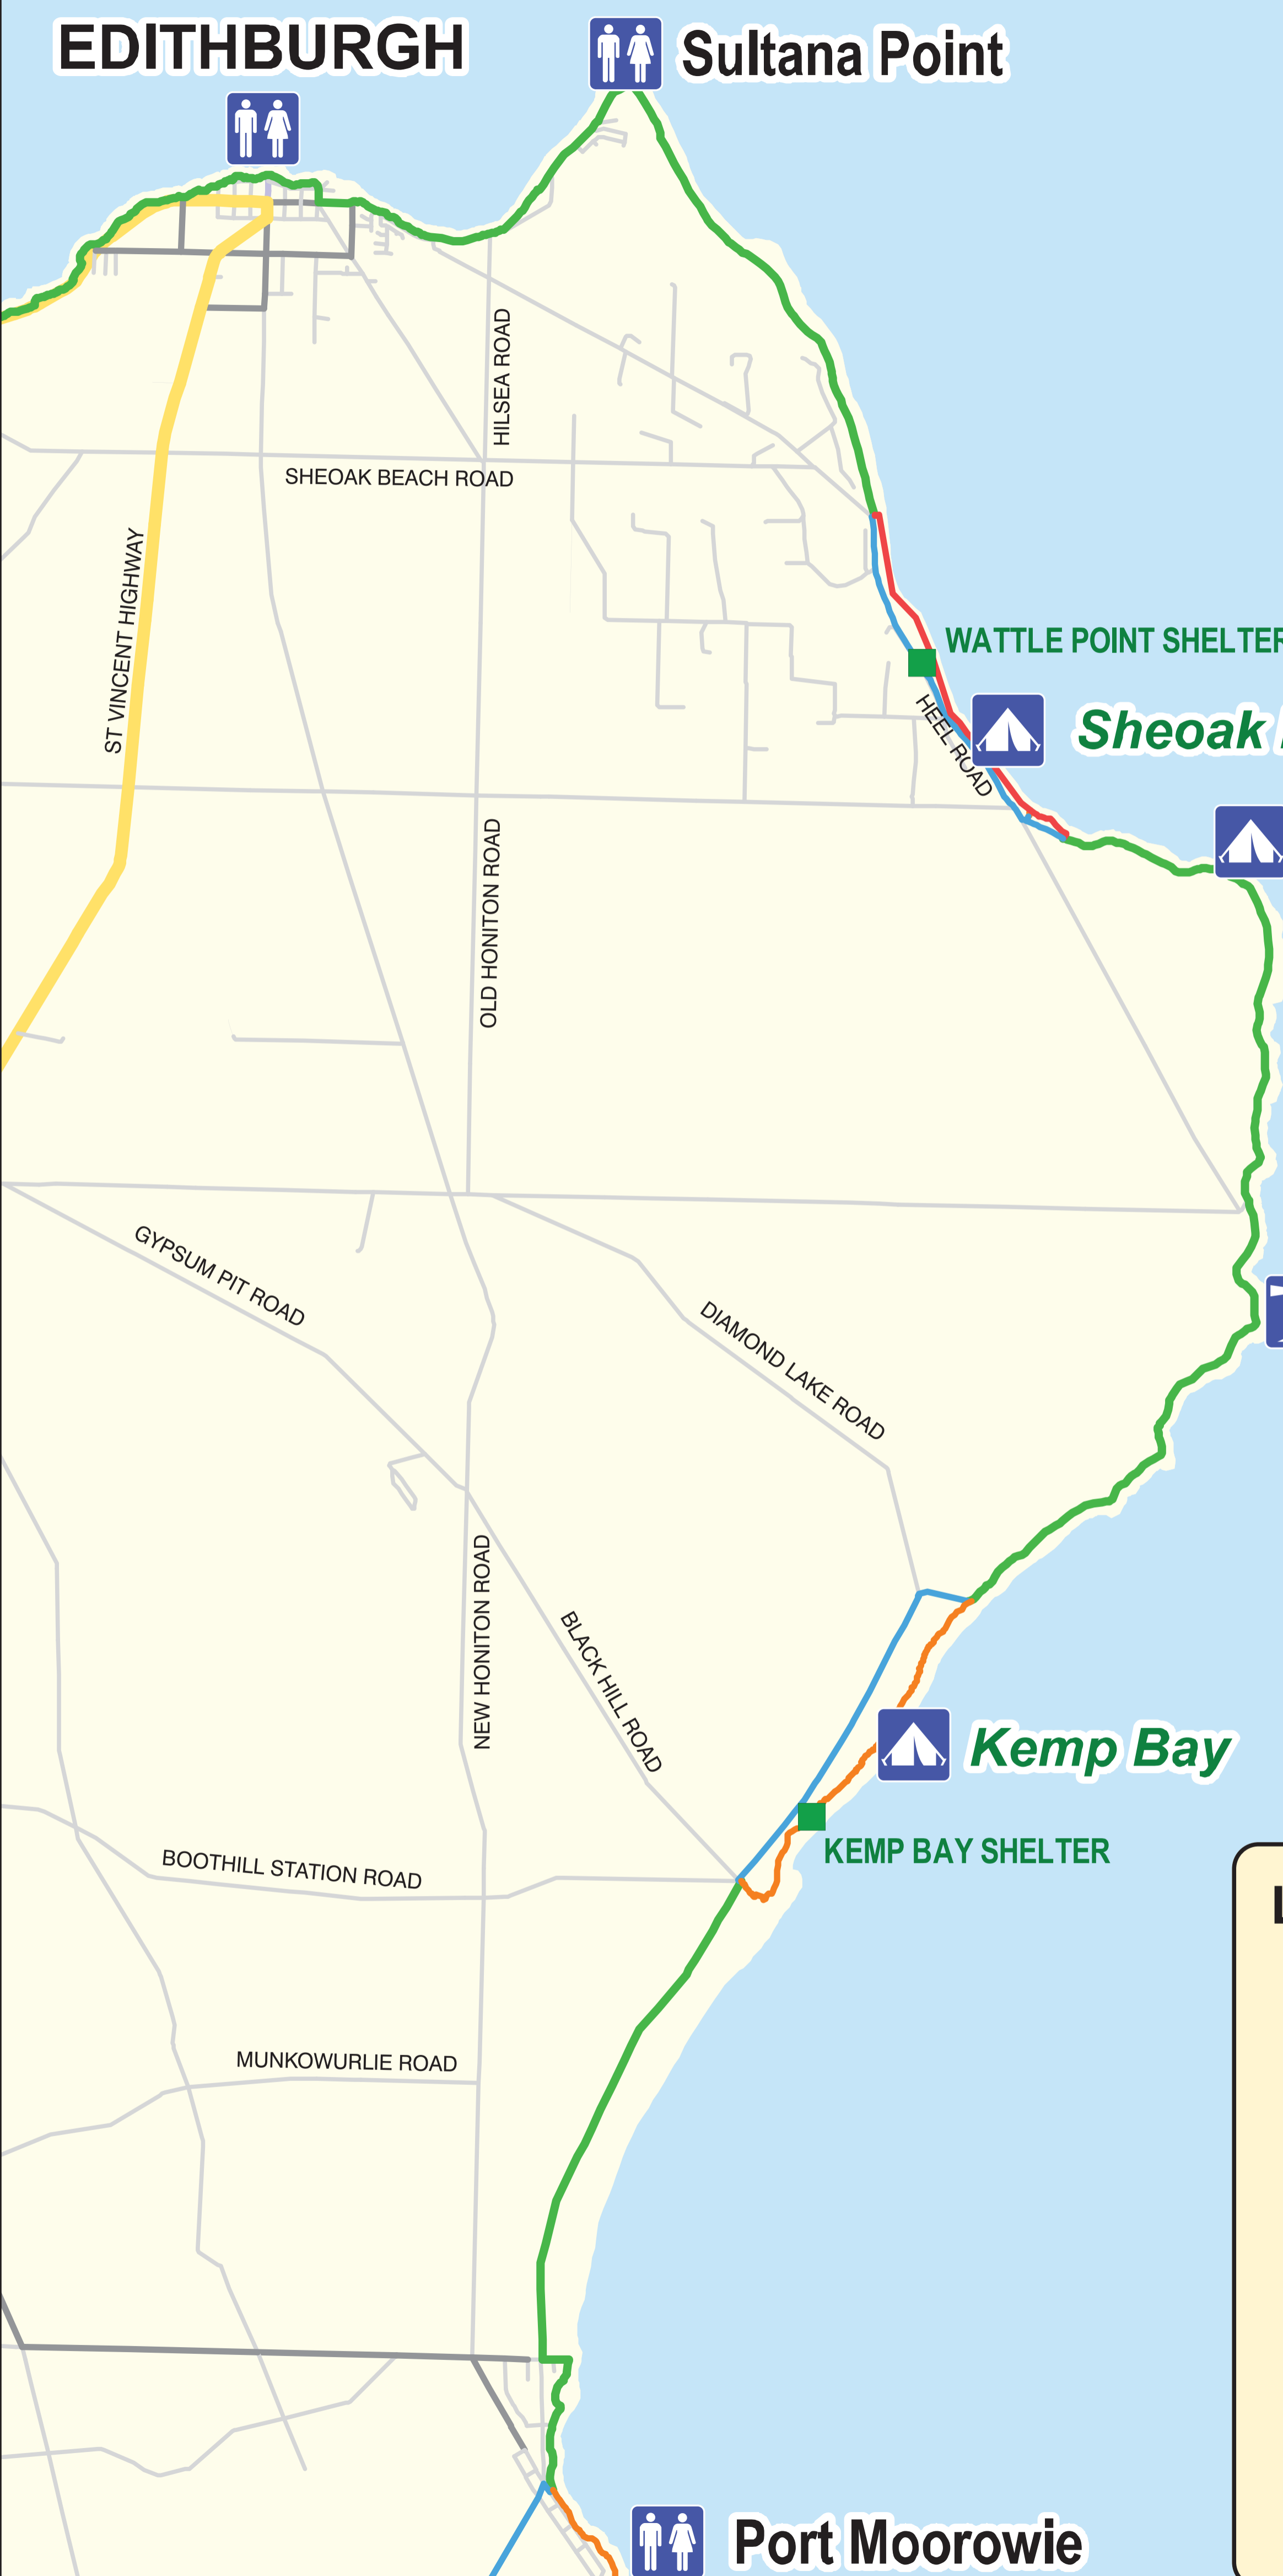

EDITHBURGH

Sultana Point

WATTLE POINT SHELTER

Sheoak Beach

Goldsmith Beach

Troubridge Hill Lighthouse

Kemp Bay

KEMP BAY SHELTER

Port Moorowie

Legend

- Trail Type**
- Beach Walk
 - Walk
 - Bike
 - Shared Walk/Bike
- Trail Shelter

- Roads**
- Major Highway - Sealed
 - Major Road - Sealed
 - Secondary Road - Sealed
 - Other Road - Sealed
 - Other Road - Unsealed

- Camp Grounds
- Lighthouse
- Public Toilets
- Observation Point